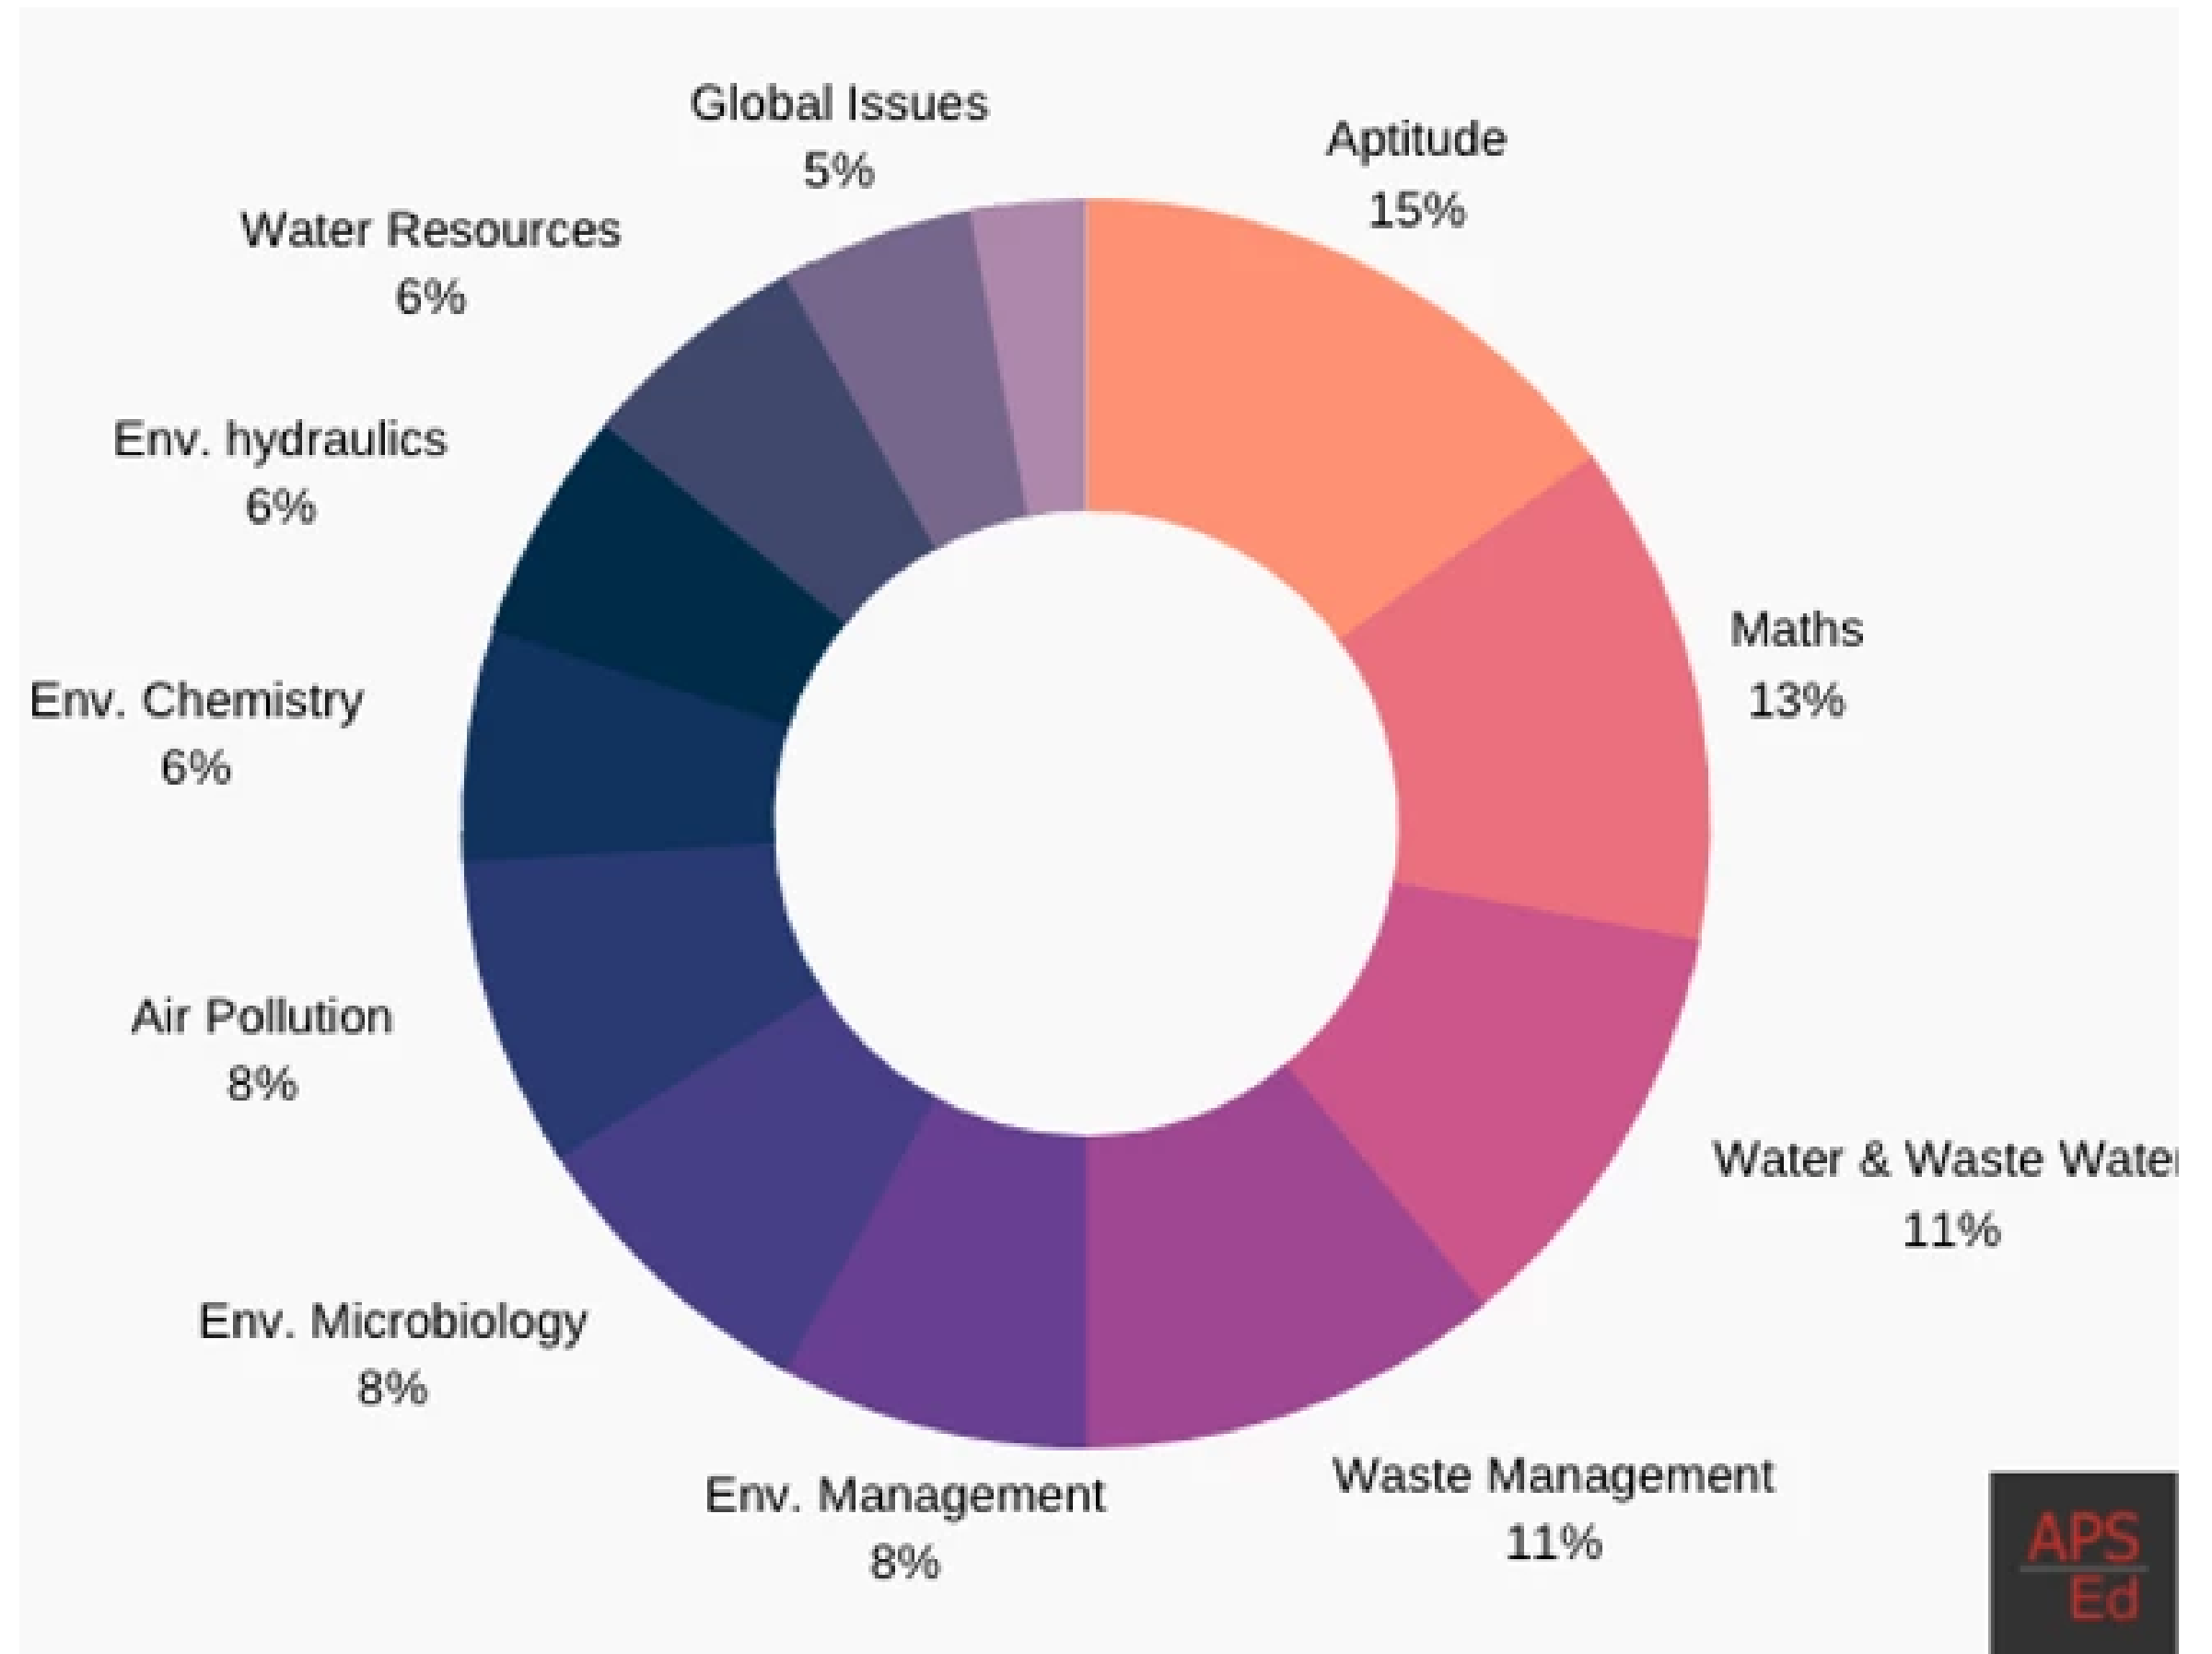

GATE 2021 Unlocked – APSEd

GATE ES Weightage

GATE CE Weightage